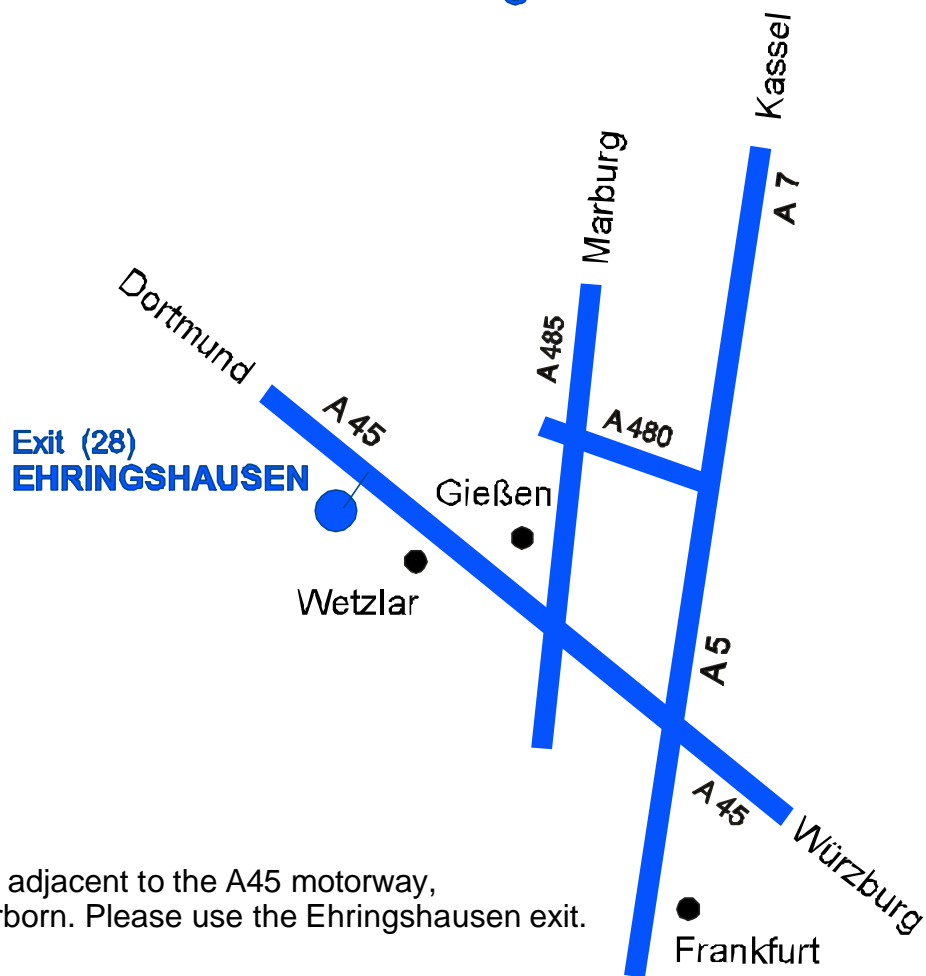

Directions to our head office in Ehringshausen

KÜSTER Gruppe
Am Bahnhof 13
D-35630 Ehringshausen
Germany

Telephone:
+ 49 (0) 64 4 3 / 62 -0

Directions:

Ehringshausen is directly adjacent to the A45 motorway, between Wetzlar and Herborn. Please use the Ehringshausen exit.

Directions from the motorway exit:

Turn right towards Ehringshausen. After approximately 1 km, you will reach a roundabout. Follow the signs to "Küster".