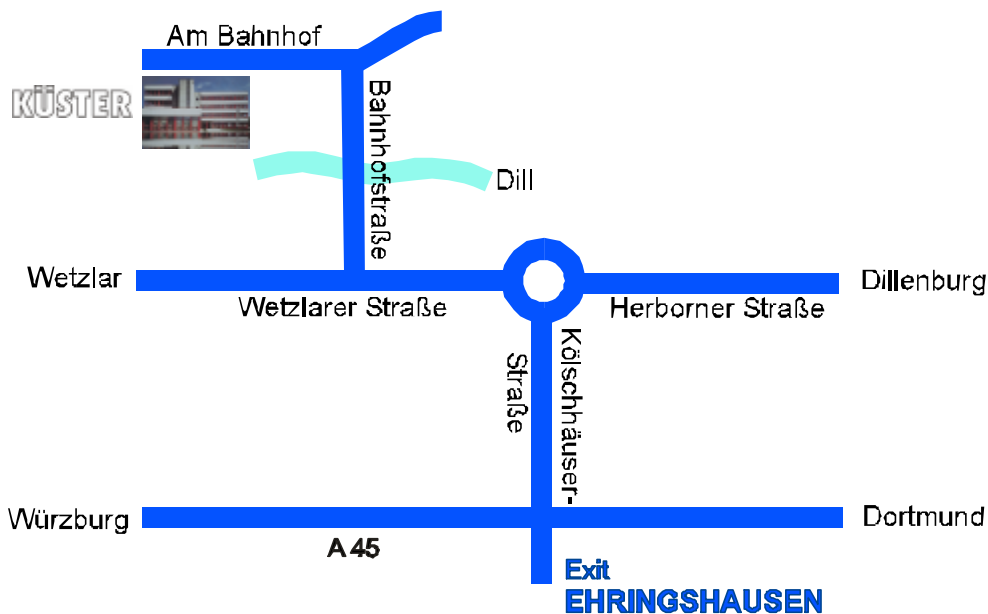

Directions to our head office in Ehringshausen

KÜSTER Gruppe
Am Bahnhof 13
D-35630 Ehringshausen
Germany

Telephone:
+ 49 (0) 64 4 3 / 62 -0

Directions:

Ehringshausen is directly adjacent to the A45 motorway, between Wetzlar and Herborn. Please use the Ehringshausen exit.

Directions from the motorway exit:

Turn right towards Ehringshausen. After approximately 1 km, you will reach a roundabout. Follow the signs to "Küster".